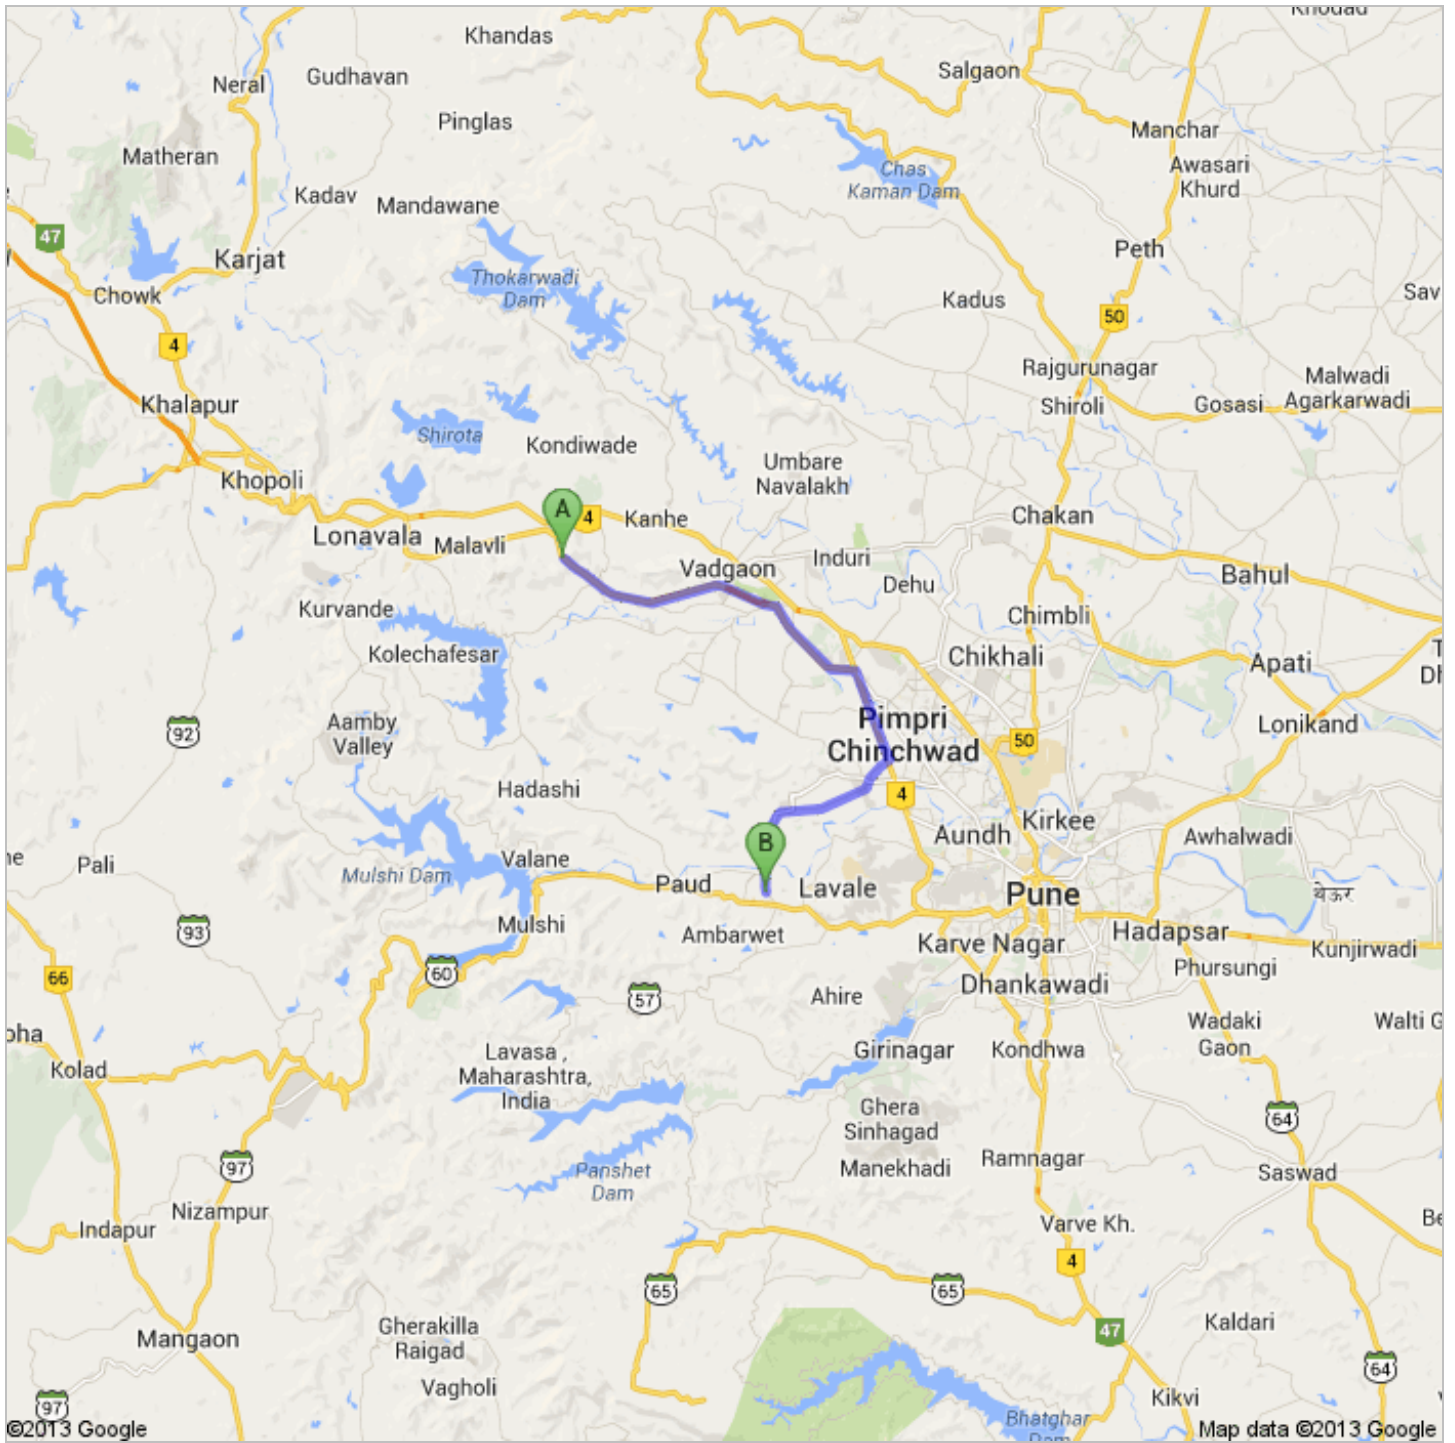

Directions to Indus Biotech Private Limited

Temghar Lavasa Rd, Pirangut, MH 412115

46.4 km – about 49 mins

FACTORY

A Mumbai Pune Express Way Tunnel

Mumbai - Pune Expy, MH 410405

1. Head **south-east** on **Mumbai - Pune Expy/मुंबई-पुणे द्रुतगती महामार्ग**

go 23.8 km
total 23.8 km

Partial toll road

Pass by **Bharat Petroleum** (on the left in 13.6 km)
2. Take the exit on the right towards **Mumbai Pune Bypass Rd/AH 47/NH 4**

go 650 m
total 24.5 km
3. Slight left onto **Mumbai Pune Bypass Rd/AH 47/NH 4**

go 6.2 km
total 30.7 km

Pass by **My Autoworld** (on the left in 3.9 km)
4. Slight left

go 250 m
total 31.0 km

toward Aditya Birla Hospital Marg/Dange Chowk Rd
5. Take the 1st right

go 2.3 km
total 33.2 km

go 850 m
total 34.1 km

Pass by **Allahabad Bank** (on the right)
7. At the roundabout, take the **2nd** exit

go 10.6 km
total 44.6 km

Pass by **Le Royale Residency** (on the right in 550 m)
8. Continue straight