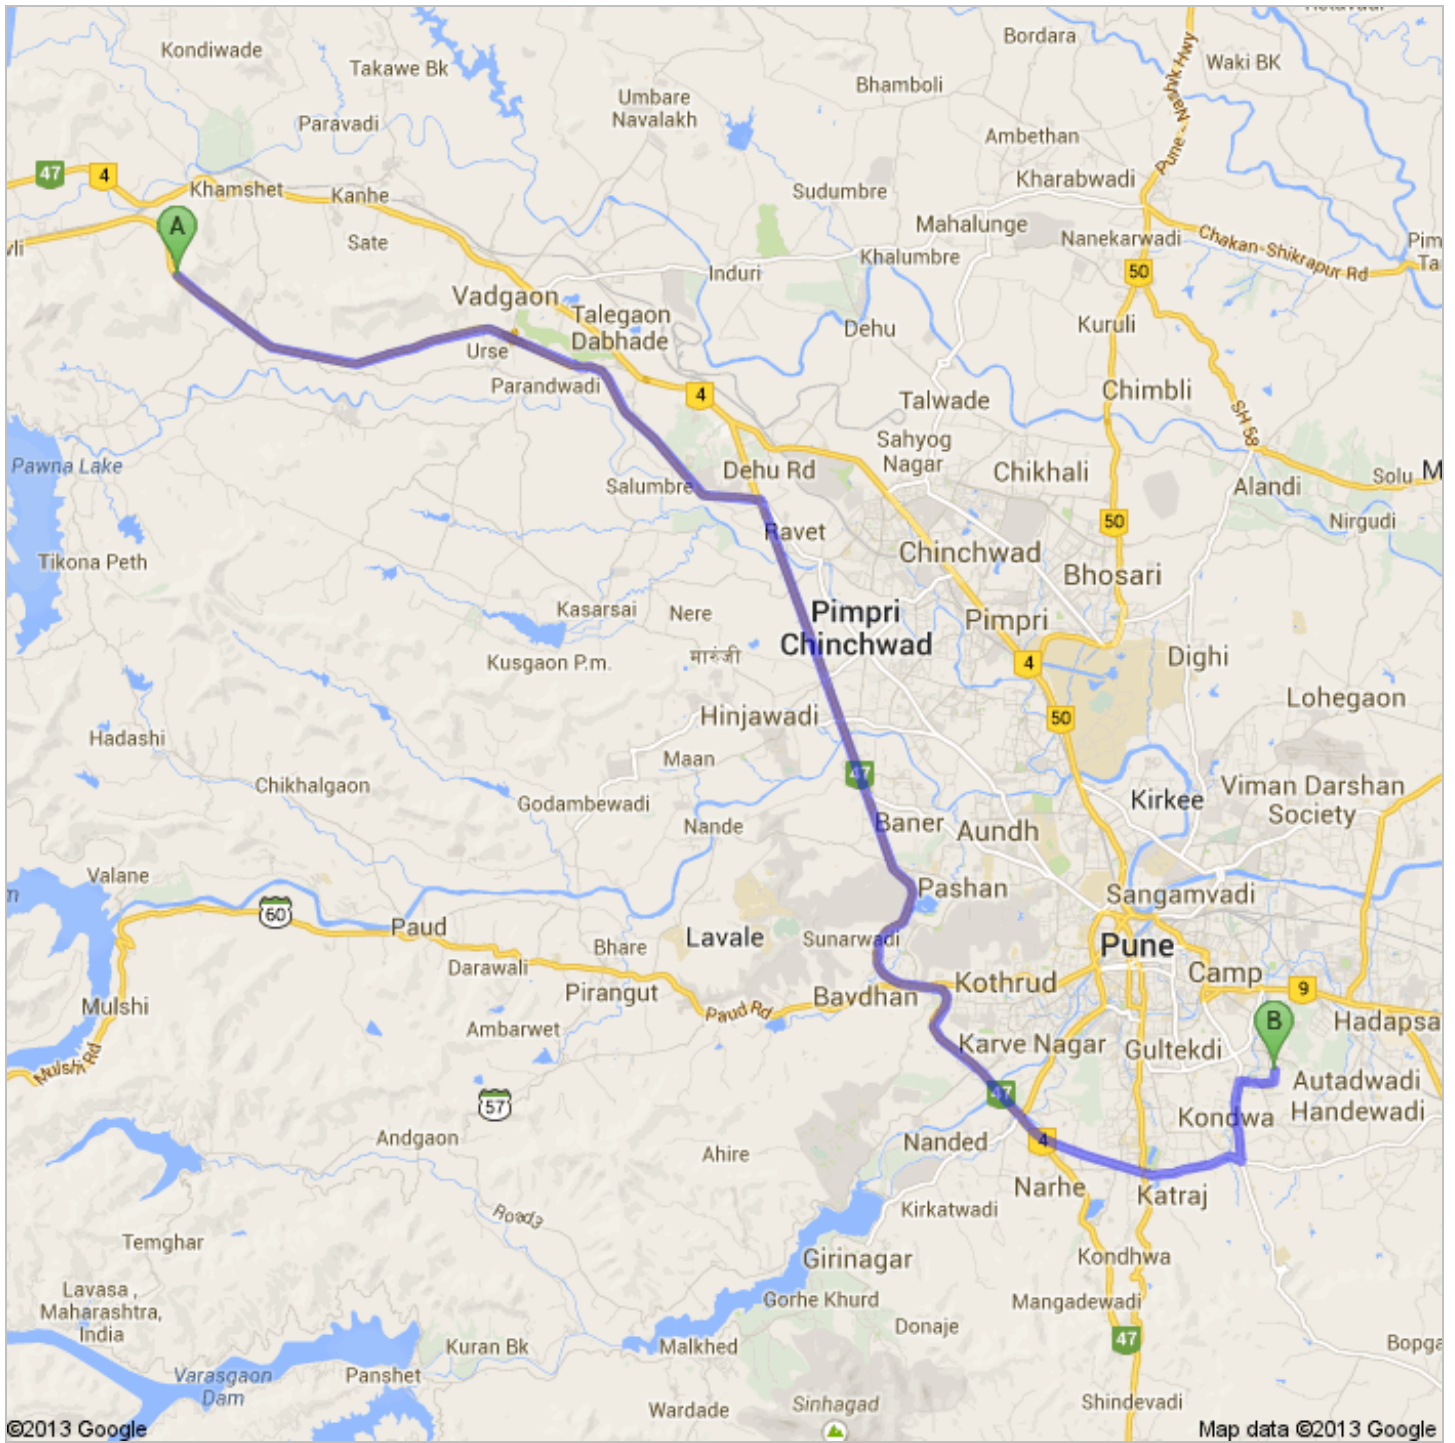

Directions to Indus Biotech Private Limited

1, Rahul Residency,, Salunkhe Vihar, Mohamadwadi, Pune, MH 411048

64.1 km – about 1 hour 1 min

REGISTERED OFFICE

A Mumbai Pune Express Way Tunnel

Mumbai - Pune Expy, MH 410405

1. Head **south-east** on **Mumbai - Pune Expy/मुंबई-पुणे द्रुतगती महामार्ग** go 23.8 km
total 23.8 km
Partial toll road
Pass by **Bharat Petroleum** (on the left in 13.6 km)

2. Take the exit on the right towards **Mumbai Pune Bypass Rd/AH 47/NH 4** go 650 m
total 24.5 km

3. Slight left onto **Mumbai Pune Bypass Rd/AH 47/NH 4** go 26.9 km
total 51.4 km
This road is temporarily closed
Pass by **Shree Mathakumjai Temple** (on the left in 26.2 km)

4. Slight left go 750 m
total 52.1 km
toward Mumbai Pune Bypass

5. Continue straight go 3.7 km
total 55.8 km
onto Mumbai Pune Bypass
Pass by **Indian Oil Petrol Pump** (on the left in 400 m)

6. Continue onto **Katraj - Kondhwa Rd** go 3.7 km
total 59.5 km
Pass by **Chaitanya Mental Health Care Center** (on the left in 2.1 km)